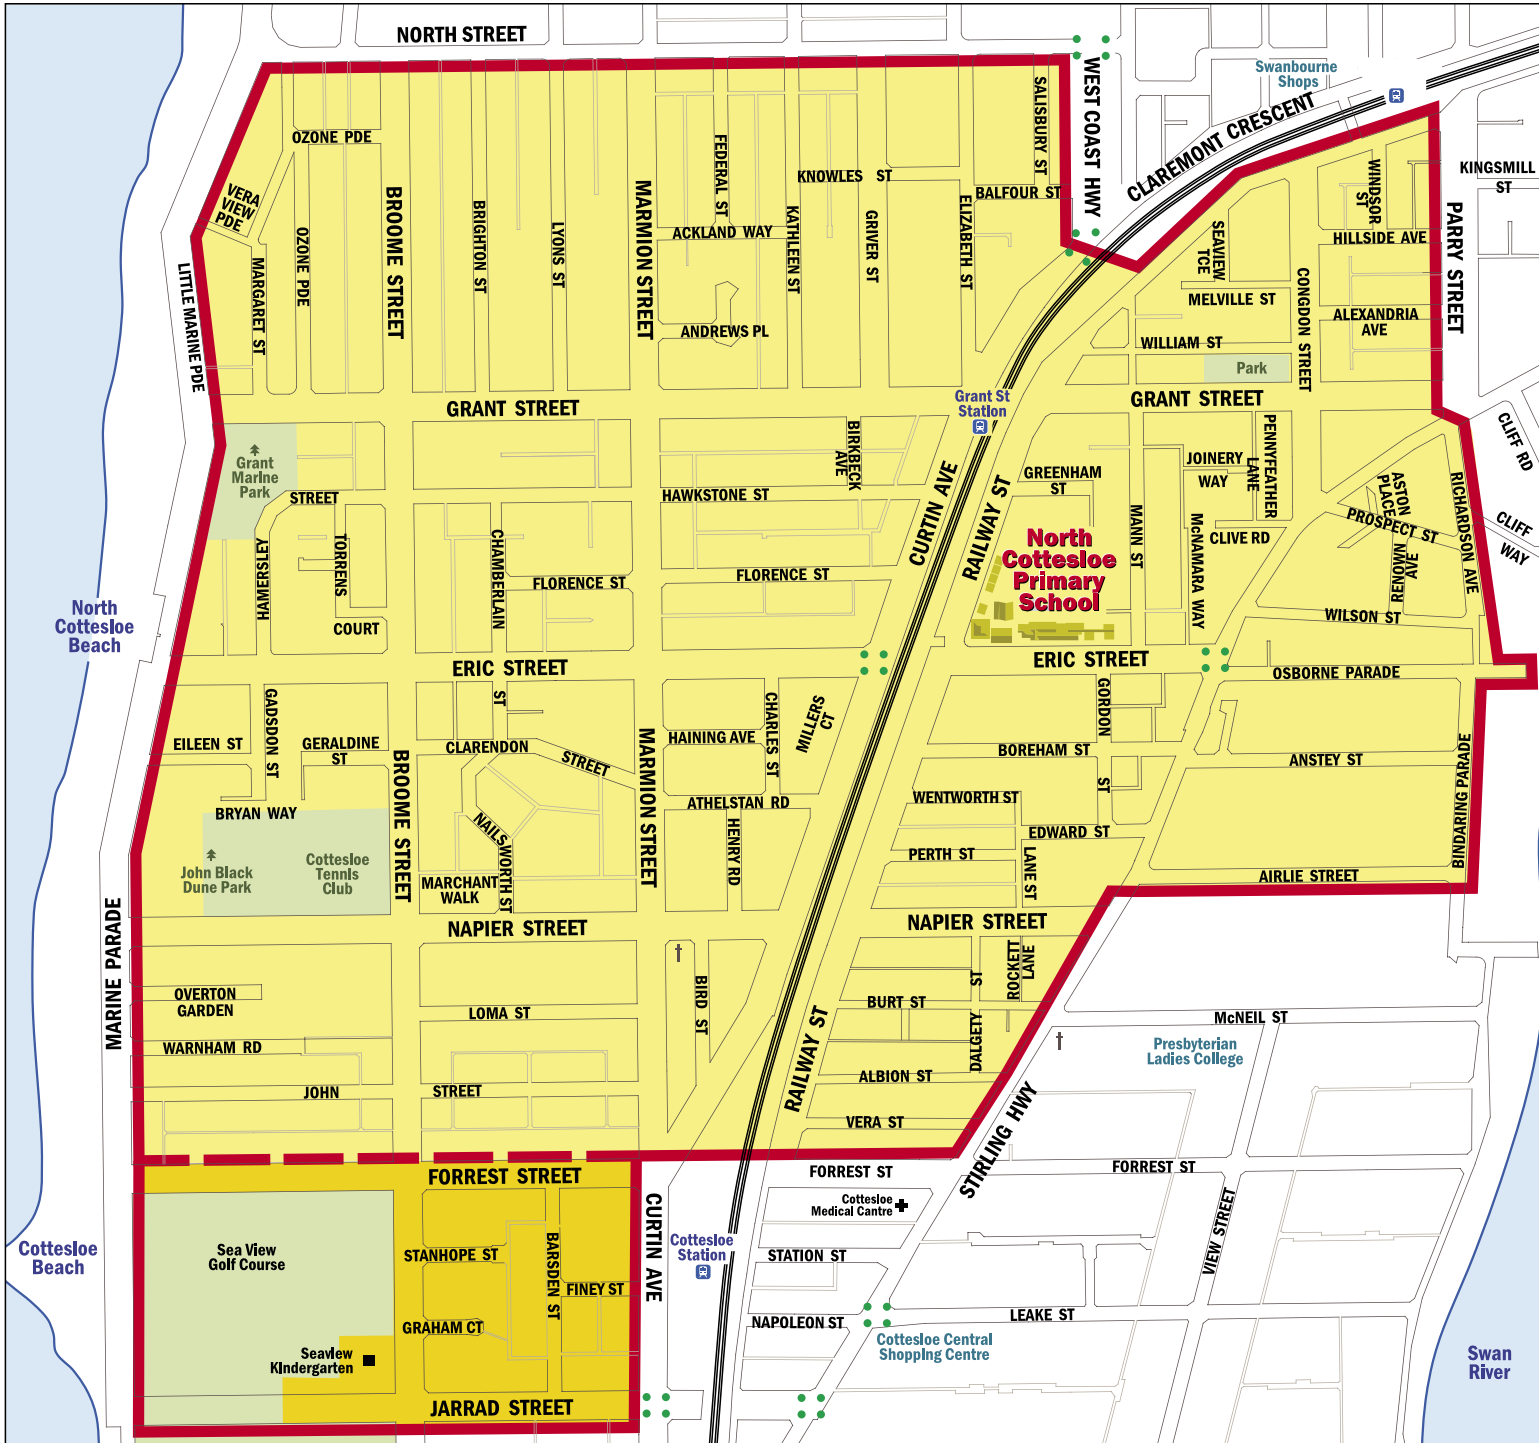

North Cottesloe Primary School

LOCAL AREA INTAKE MAP

Catchment Boundary

Pre-Primary to Year 6 Students

Kindergarten Students